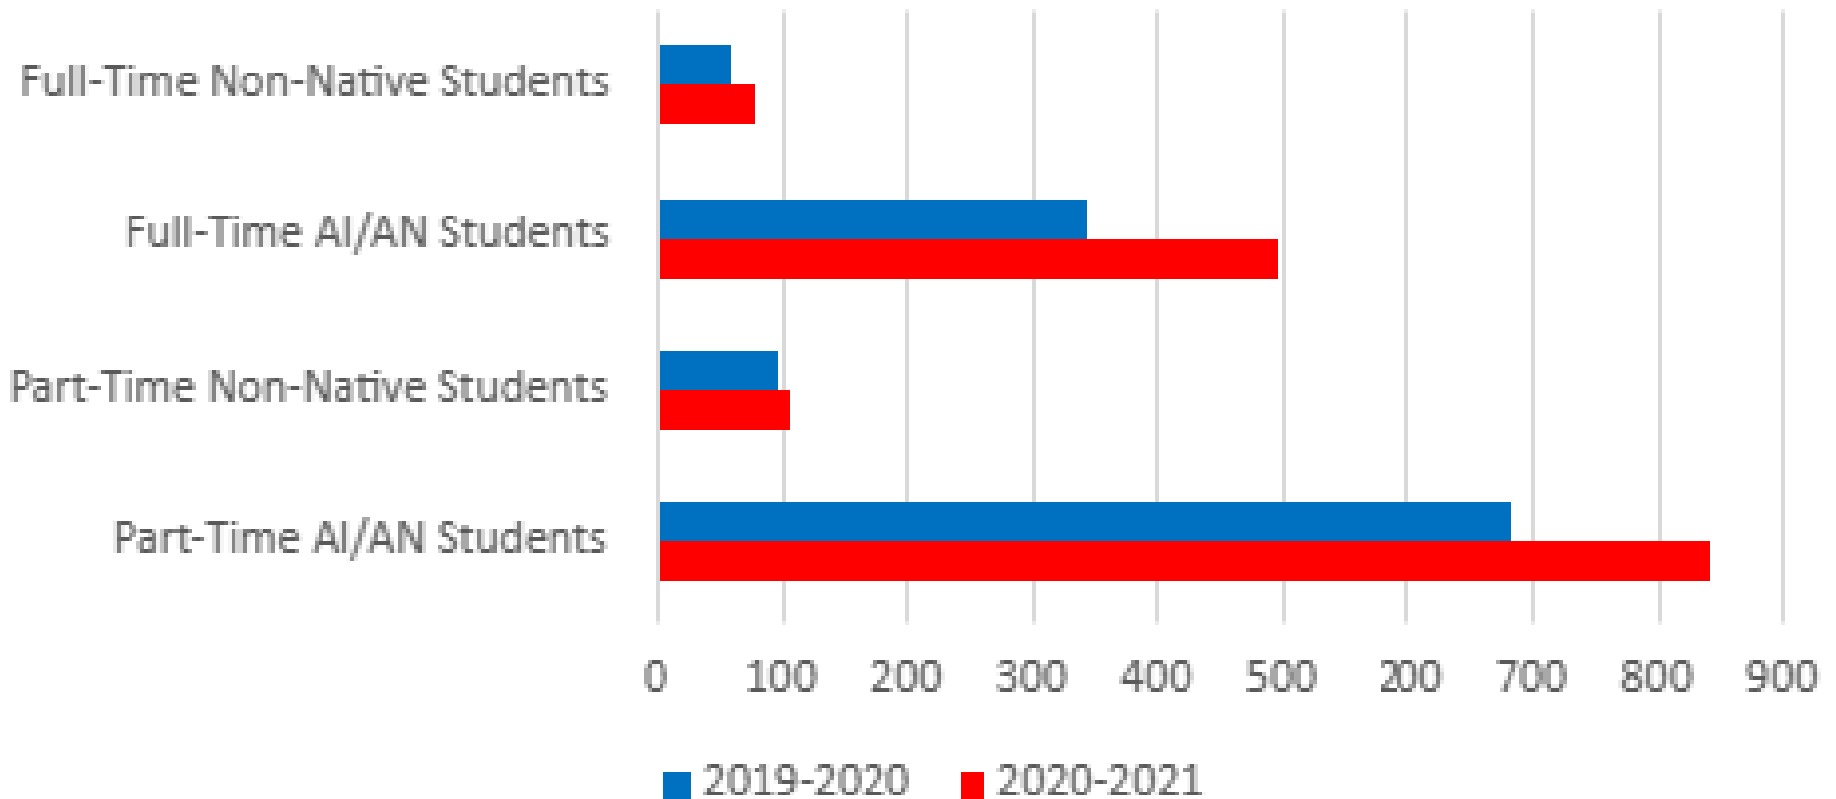

Native/ Non-Native Students that are Full or Part Time

The graph above is data collected regarding our “Native and Non- Native Students that are Full or Part Time” from the years of 2019-2021.

In 2020-2021, SGU had a total of 843 Part time Native Students and 107 Part Time Non- Native students, and 497 Full Time Native Students and 79 Full Time Non-Native Students.